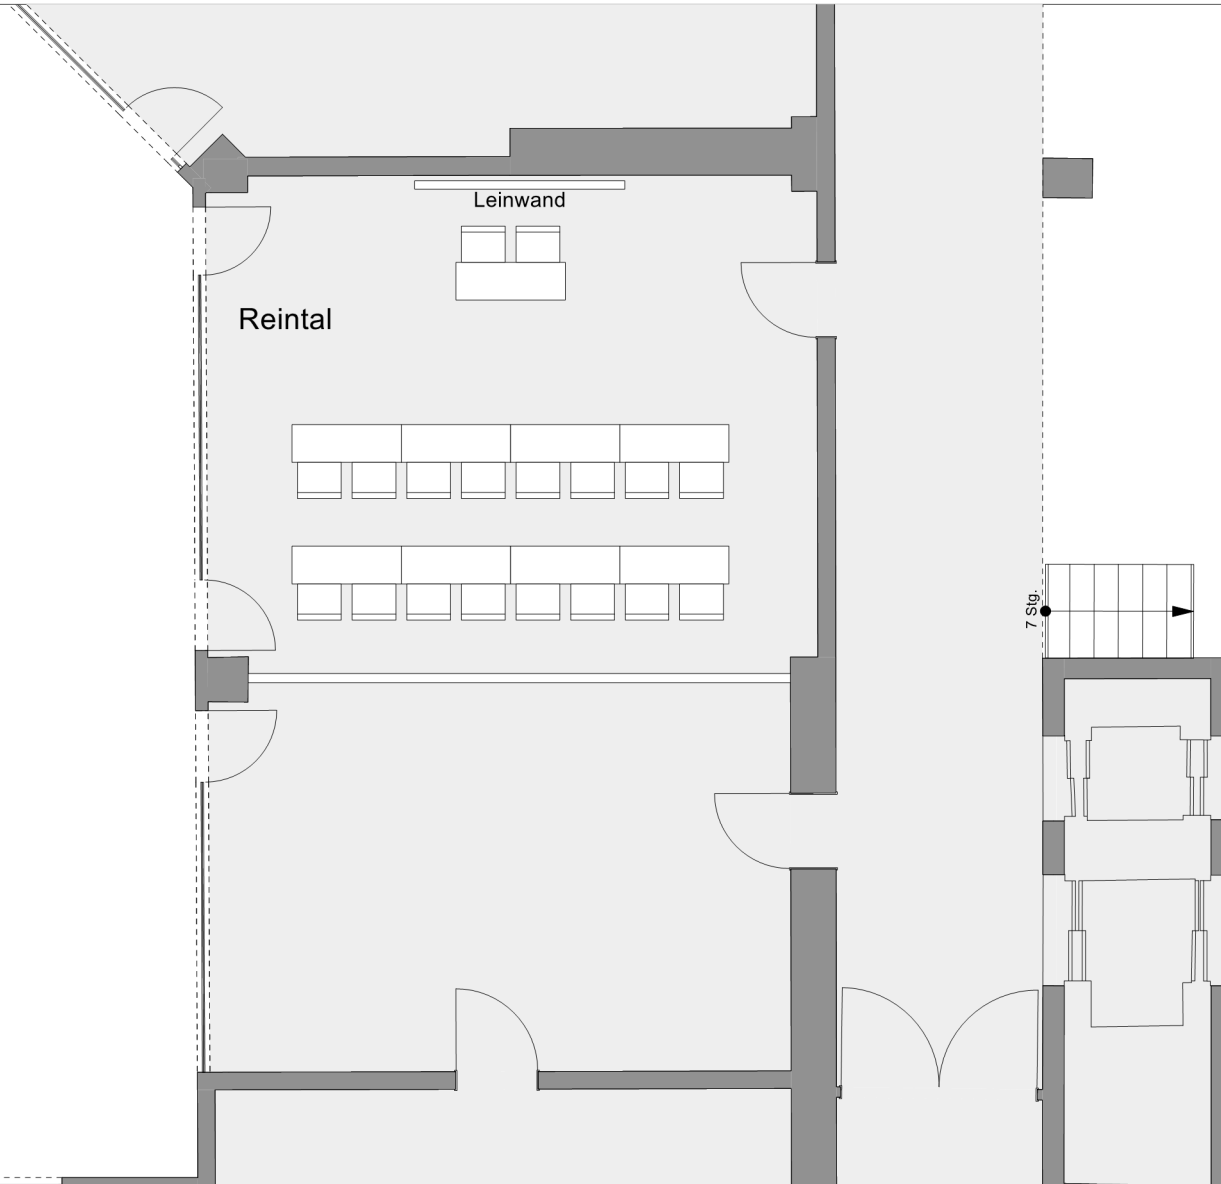

**HOTEL AM BADERSEE**  
ZUGSPITZDORF GRAINAU

**Floor:**  
Floor 3

**Room:**  
Reintal

**Setup:**  
Parliamentary

**Persons:**  
16 Persons

Dream away, breathe in the atmosphere, be inspired and indulge your senses.  
Welcome to Hotel am Badersee.